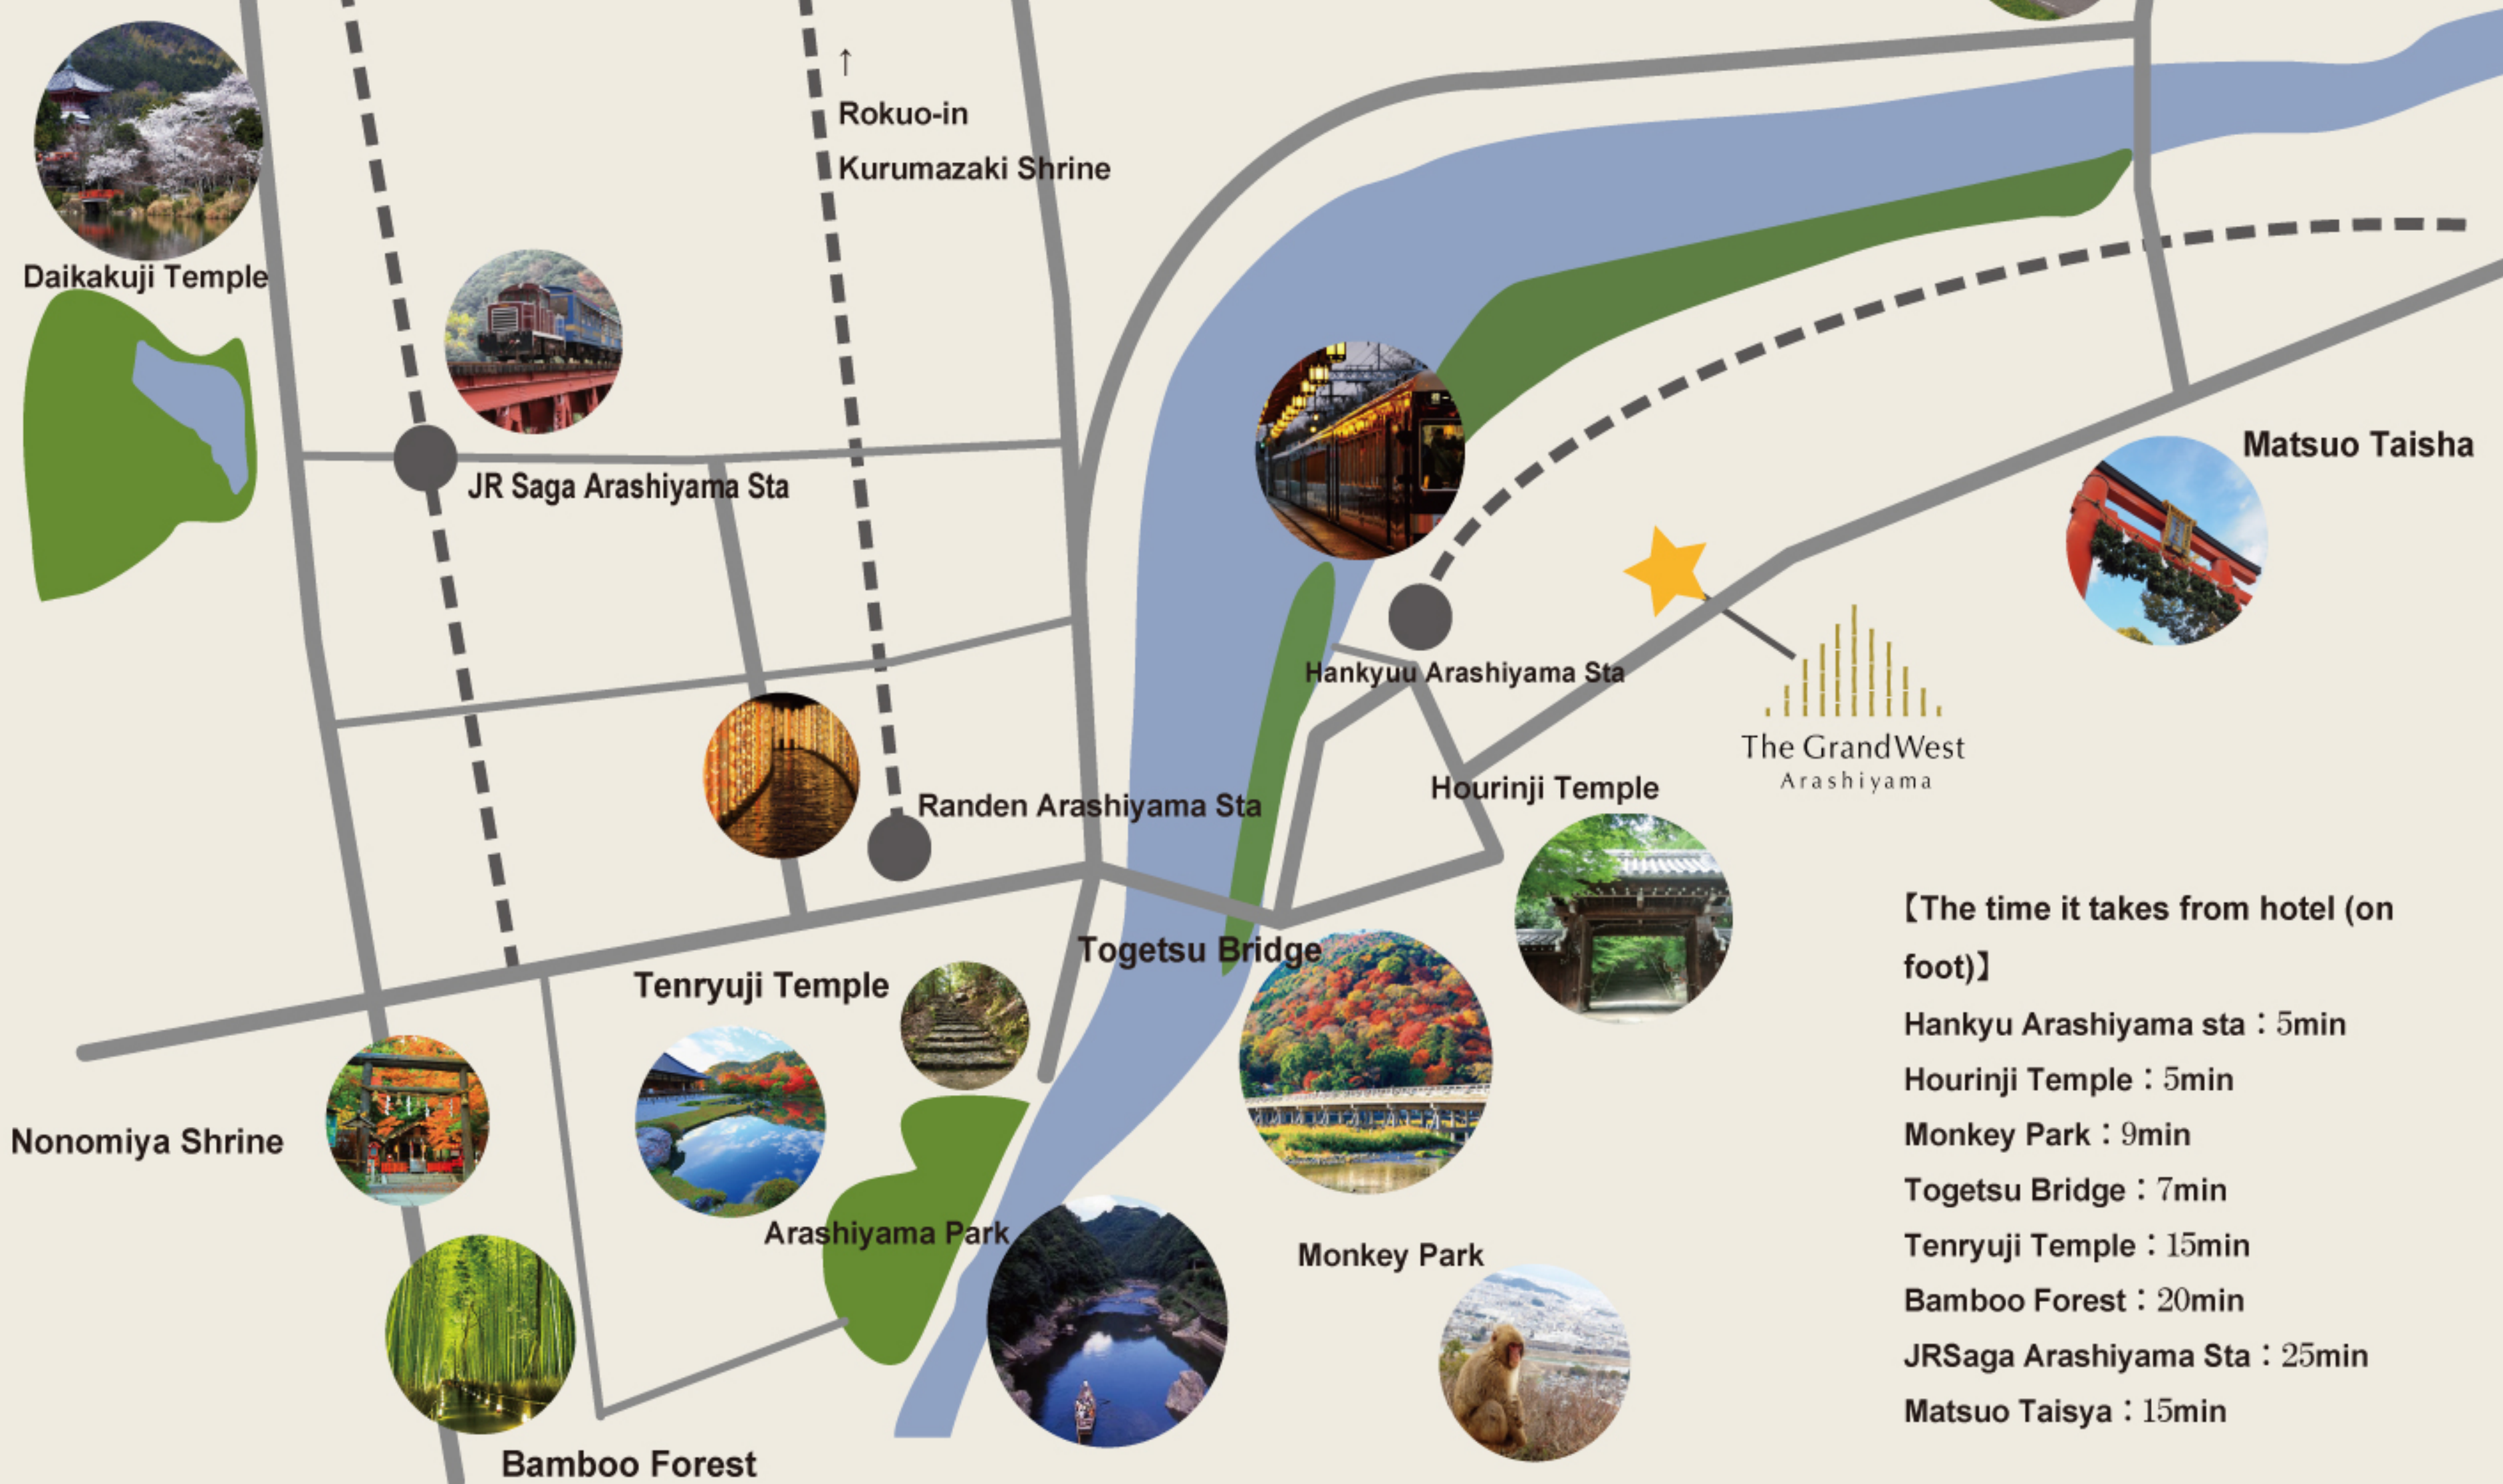

# Arashiyama Guide Map

Katsura river Cycling Road

↑  
Rokuo-in  
Kurumazaki Shrine

Daikakuji Temple

JR Saga Arashiyama Sta

Randen Arashiyama Sta

Hankyu Arashiyama Sta

Hourinji Temple

The GrandWest  
Arashiyama

Matsuo Taisha

Togetsu Bridge

Tenryuji Temple

Nonomiya Shrine

Arashiyama Park

Monkey Park

Bamboo Forest

【The time it takes from hotel (on foot)】

- Hankyu Arashiyama sta : 5min
- Hourinji Temple : 5min
- Monkey Park : 9min
- Togetsu Bridge : 7min
- Tenryuji Temple : 15min
- Bamboo Forest : 20min
- JRSaga Arashiyama Sta : 25min
- Matsuo Taisya : 15min